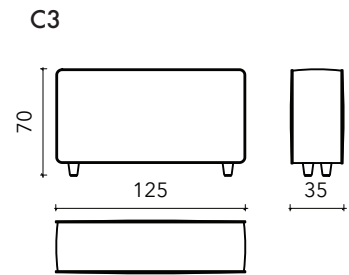

FSQ MODULES

ARMRESTS

BASES

BACKRESTS

FSQ ACCESSORIES

TABLE MODULE

DECORATIVE CUSHION

CHARGING MODULE

FEET OPTIONS