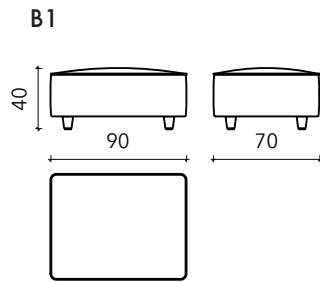

FSQ MODULES

ARMRESTS

BASES

BACKRESTS

FSQ ACCESSORIES

TABLE MODULE

DECORATIVE CUSHION

CHARGING MODULE

FEET OPTIONS