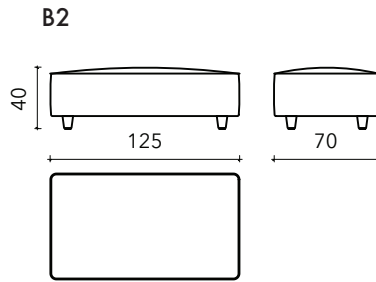

FSQ MODULES

ARMRESTS

BASES

BACKRESTS

FSQ ACCESSORIES

TABLE MODULE

DECORATIVE CUSHION

CHARGING MODULE

FEET OPTIONS