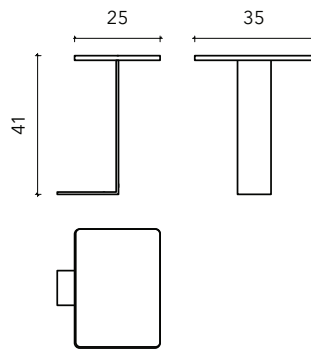

FSQ ACCESSORIES

TABLE MODULE