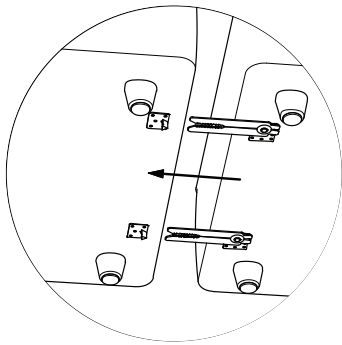

#### ACCESSORIES

Table  
25 x 35 x 40cm

Charging Station  
21 x 20 x 34 cm

Feet  
Ø 7 H4cm  
Ø 7 H8cm

Decorative Cushion  
60 x 60 cm

\* dimensions with feet H8cm

**BACKRESTS**

**FSQ ACCESSORIES**

**TABLE MODULE**

**DECORATIVE CUSHION**

**CHARGING MODULE**

**FEET OPTIONS**

---

**ASSEMBLY**