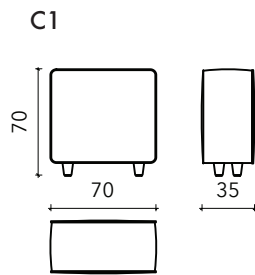

FSQ MODULES

ARMRESTS

BASES

BACKRESTS

FSQ ACCESSORIES

TABLE MODULE

DECORATIVE CUSHION

CHARGING MODULE

FEET OPTIONS