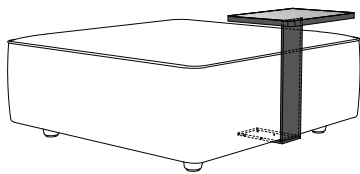

FSQ ACCESSORIES

TABLE MODULE