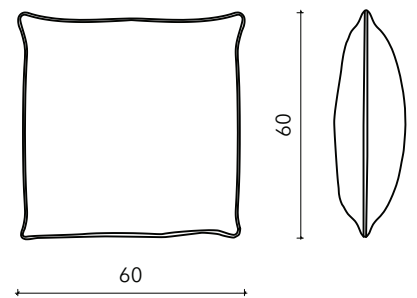

DECORATIVE CUSHION