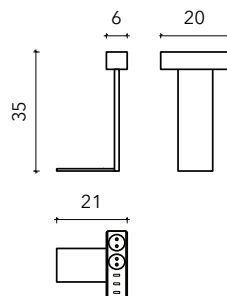

#### OVERALL DIMENSIONS

##### MODULES

Armrest Modules \*  
A1 105 x 35 x 50cm  
A2 105 x 35 x 70cm  
A3 125 x 35 x 50cm

#### ACCESSORIES

Table  
25 x 35 x 40cm

Charging Station  
21 x 20 x 34 cm

Feet  
Ø 7 H4cm  
Ø 7 H8cm

Decorative Cushion  
60 x 60 cm

\* dimensions with feet H8cm

**BACKRESTS**

**FSQ ACCESSORIES**

**TABLE MODULE**

**DECORATIVE CUSHION**

**CHARGING MODULE**

**FEET OPTIONS**

---

**ASSEMBLY**