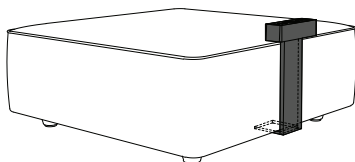

#### ACCESSORIES

Table  
25 x 35 x 40cm

Charging Station  
21 x 20 x 34 cm

Feet  
Ø 7 H4cm  
Ø 7 H8cm

Decorative Cushion  
60 x 60 cm

\* dimensions with feet H8cm

**BACKRESTS**

**FSQ ACCESSORIES**

**TABLE MODULE**

**DECORATIVE CUSHION**

**CHARGING MODULE**

**FEET OPTIONS**

---

**ASSEMBLY**