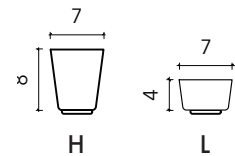

#### ACCESSORIES

Table  
25 x 35 x 40cm

Charging Station  
21 x 20 x 34 cm

Feet  
Ø 7 H4cm  
Ø 7 H8cm

Decorative Cushion  
60 x 60 cm

\* dimensions with feet H8cm

**BACKRESTS**

**FSQ ACCESSORIES**

**TABLE MODULE**

**DECORATIVE CUSHION**

**CHARGING MODULE**

**FEET OPTIONS**

---

**ASSEMBLY**