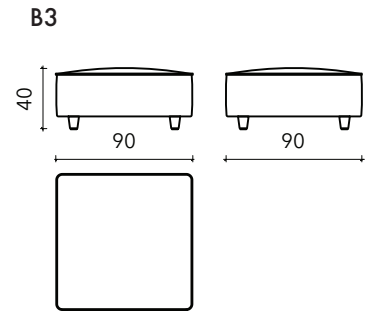

FSQ MODULES

ARMRESTS

BASES

BACKRESTS

FSQ ACCESSORIES

TABLE MODULE

DECORATIVE CUSHION

CHARGING MODULE

FEET OPTIONS