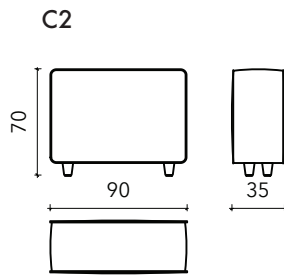

FSQ MODULES

ARMRESTS

BASES

BACKRESTS

FSQ ACCESSORIES

TABLE MODULE

DECORATIVE CUSHION

CHARGING MODULE

FEET OPTIONS