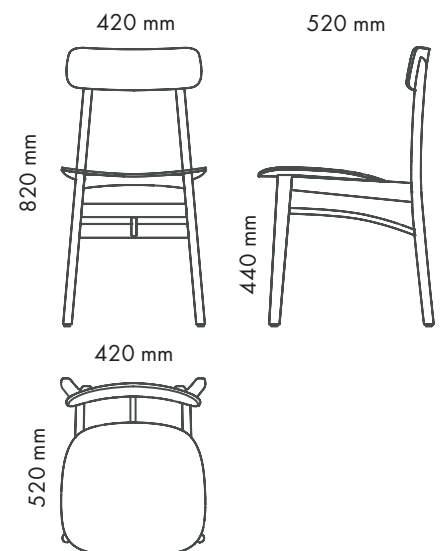

PRODUCT CODE **FDC9**

|                              |   |
|------------------------------|---|
| <b>Model</b>                 | Chair   |
| <b>Environment</b>           | Indoor  |
| <b>Materials</b>             | Solid wooden structure                                |
| <b>Optional</b>              | Upholstered seat                                      |
| <b>Customisable finishes</b> | Customisable lining and wood finish                   |
| <b>Technical description</b> | Timeless modern chair with upholstered or wooden seat |
| <b>Dimensions</b>            | W 42 cm - D 52 cm - H 82 cm (Seat H 44 cm)            |

#### OVERALL DIMENSIONS