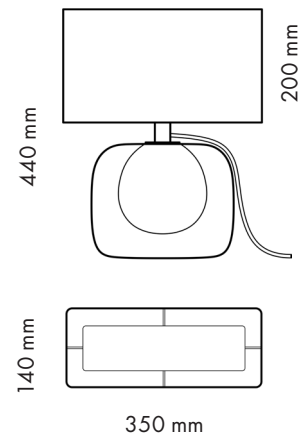

## OVERALL DIMENSIONS

PRODUCT CODE **LG4**

<b>Mounting</b>	Table
<b>Light source</b>	1 x E27 suggested 8 W LED (not included)
<b>Environment</b>	Indoor
<b>Materials</b>	Base: murano glass. Shade: linen. Metal components: satin brass.
<b>Technical description</b>	Handmade table-lamp with satin brass light diffuser and linen lampshade.

## PHYSICAL

<b>Supply</b>	Power cord, standard EU socket
<b>Cord length(cm)</b>	125 cm: 50 cm base/switch, 75 cm switch/socket
<b>Cord colour</b>	Ivory
<b>Construction material</b>	Hand blown glass, Fabric, Metal
<b>Weight (kg)</b>	10.0