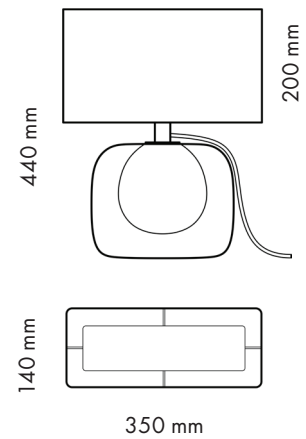

AVAILABLE FINISHINGS

-  Silk or Linen (colour collection)
-  Amber, Red, Indigo, Grey drop
-  Satin Brass metal components

OVERALL DIMENSIONS

PRODUCT CODE **LG4**

Mounting	Table
Lamp description	1 x 42W E27
Enviroment	Indoor
Materials	Base: murano glass. Shade: linen. Metal components: satin brass.
Technical description	Handmade table-lamp with satin brass light diffuser and linen lampshade.

ELECTRICAL

Emergency	Without
Switching	ON-Off switch - not dimmable
Voltage (V)	230

PHYSICAL

Supply	Power cord, standard EU socket
Cord length(cm)	125 cm: 50 cm base/switch, 75 cm switch/socket
Cord colour	Ivory
Construction material	Hand blown glass, Fabric, Metal
Weight (kg)	10.0