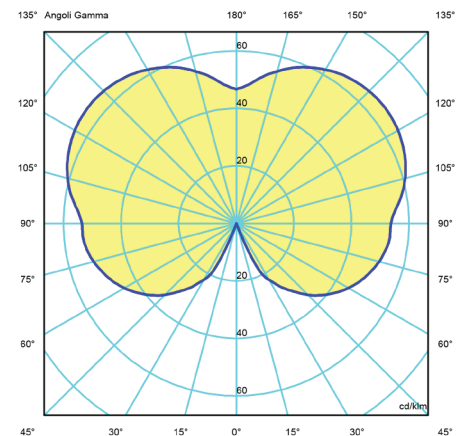

OPTIONAL FOR DALI SYSTEM

Lamp Watt: 6 W
Lamp Category: LED - dimmable
Socket: E27
Flux: 470lm

Due to the handcrafted nature of the product, small variations in colours, size and shape can occur.

Officially distributed by
www.manusfactor.com
info@manusfactor.com