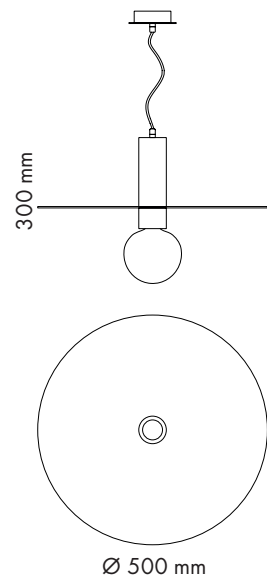

PRODUCT CODE **LD2**

<b>Mounting</b>	Ceiling
<b>Lamp description</b>	1 x 3,5W E27
<b>Environment</b>	Indoor
<b>Materials</b>	Shade: lacquered metal or plexiglas, wood.
<b>Customisable finishes</b>	Socket: wood finishes; Lampshade: lacquered metal in RAL colour collection or acrylic.
<b>Technical description</b>	Ceiling lamp with metal or acrylic lampshade.
<b>Dimensions</b>	Ø 50cm - H 30cm

**ELECTRICAL**

<b>Emergency</b>	Without
<b>Voltage (V)</b>	230

**PHYSICAL**

<b>Supply</b>	Power cord, standard EU socket
<b>Cord length (cm) and colour</b>	Variable, ivory
<b>Construction material</b>	Fabric, Metal

**AVAILABLE FINISHINGS**

- Powder-coated metal components (RAL colour collection)

**OVERALL DIMENSIONS**

**CERTIFICATIONS**

**OPTIONAL**

**Lamp Watt:** 3,5 W  
**Temperature:** 2200 K  
**Lamp Category:** LED  
**Socket:** E27  
**Flux:** 350lm

**OPTIONAL**

**Lamp Watt:** 5 W  
**Temperature:** 3000 K  
**Lamp Category:** LED  
**Socket:** E27  
**Flux:** 550lm

Due to the handcrafted nature of the product, small variations in colours, size and shape can occur.