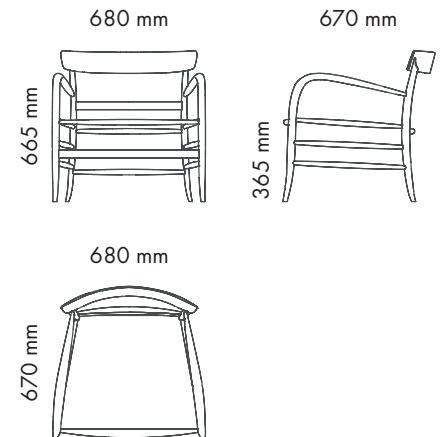

## AVAILABLE FINISHINGS

-  Natural beech wood
-  **CH6-PC** Paper cord
-  **CH6-WP** Polyester colour collection
-  **CH6-UH** Fabric

<b>Model</b>	Lounge Armchair
<b>Enviroment</b>	Indoor
<b>Materials</b>	Natural beech structure and woven paper or polyester cord seat or cotton fabric seat.
<b>Customisable finishes</b>	Wood colour and polyester cord colour combination or removable customisable cover (excluded).
<b>Technical description</b>	Handmade Chiavari lounge armchair with cotton fabric or woven seat.
<b>Dimensions</b>	W 68 cm - D 67 cm - H 66,5 cm - SH 36,5 cm
<b>Weight</b>	Weight: 4,5 kg

## OVERALL DIMENSIONS