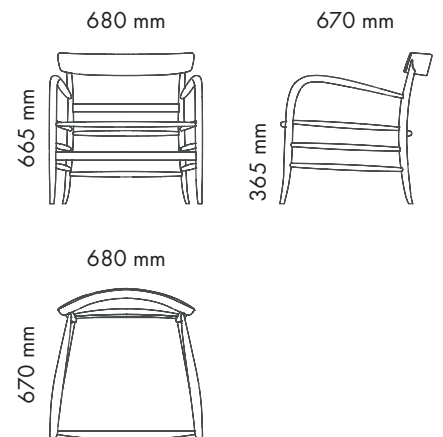

## OVERALL DIMENSIONS

# CH9 CH SEATING COLLECTION

Furniture

PRODUCT CODE **CH9-PC** OR **CH9-WP** OR **CH9-UH**

## AVAILABLE FINISHINGS

- Structure in RAL colour collection
- **CH9-PC** Paper cord
- **CH9-WP** Polyester colour collection
- **CH9-UH** Fabric

<b>Model</b>	Lounge Armchair
<b>Environment</b>	Indoor
<b>Materials</b>	Laquered structure and woven paper or polyester cord seat or cotton fabric seat.
<b>Customisable finishes</b>	Structure in RAL colour collection and polyester cord colour combination or removable customisable cover (excluded).
<b>Technical description</b>	Handmade Chiavari chair with cotton fabric or woven seat.
<b>Dimensions</b>	W 68 cm - D 67 cm - H 66,5 cm - SH 36,5 cm
<b>Weight</b>	Weight: 4,5 kg