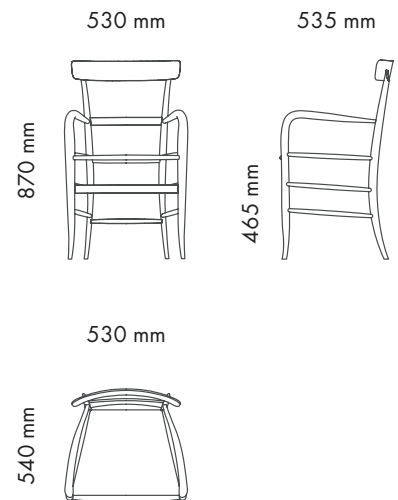

OVERALL DIMENSIONS

DESCRIPTION

Collection of handmade Chiavari chairs, inspired by the archetypical chair, light and resilient at the same time.

AVAILABLE COLOUR COMBINATIONS

01 White	02 Black	03 Anthracite	04 Silver Grey
07 Beige	08 Yellow	10 Red	11 Orange
14 Bordeaux	15 Green	17 English Green	18 Military Green
19 Azure	20 Sea Blue	21 Navy Blue	22 Pink
24 Orange Japan			

Due to the handcrafted nature of the product, small variations in colours, size and shape can occur.

AVAILABLE MATERIALS

Due to the nature of the product, all fabrics and finishes can be customised.

For enquiries: info@manusfactor.com

Exclusively distributed by
www.manusfactor.com
info@manusfactor.com