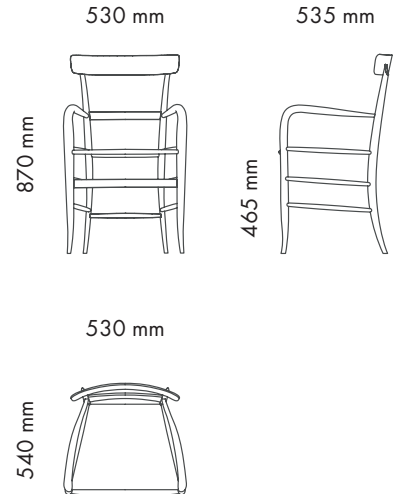

OVERALL DIMENSIONS

DESCRIPTION

Collection of handmade Chiavari chairs, inspired by the archetypal chair, light and resilient at the same time.

AVAILABLE COLOUR COMBINATIONS

01 White	02 Black	03 Anthracite	04 Silver Grey
07 Beige	08 Yellow	10 Red	11 Orange
14 Bordeaux	15 Green	17 English Green	18 Military Green
19 Azure	20 Sea Blue	21 Navy Blue	22 Pink
24 Orange Japan			

Due to the handcrafted nature of the product, small variations in colours, size and shape can occur.

AVAILABLE MATERIALS

Due to the nature of the product, all fabrics and finishes can be customised.
For enquiries: info@manusfactor.com

Exclusively distributed by
www.manusfactor.com
info@manusfactor.com