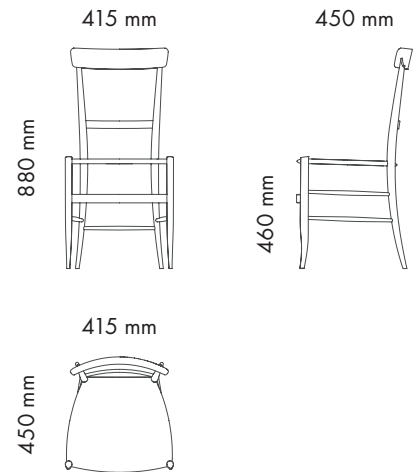

OVERALL DIMENSIONS

DESCRIPTION

Collection of handmade Chiavari chairs, inspired by the archetypical chair, light and resilient at the same time.

AVAILABLE COLOUR COMBINATIONS

01 White	02 Black	03 Anthracite	04 Silver Grey
07 Beige	08 Yellow	10 Red	11 Orange
14 Bordeaux	15 Green	17 English Green	18 Military Green
19 Azure	20 Sea Blue	21 Navy Blue	22 Pink
24 Orange Japan			

AVAILABLE MATERIALS

Due to the nature of the product, all fabrics and finishes can be customised.
For enquiries: info@manusfactor.com

Due to the handcrafted nature of the product, small variations in colours, size and shape can occur.

Exclusively distributed by
www.manusfactor.com
info@manusfactor.com