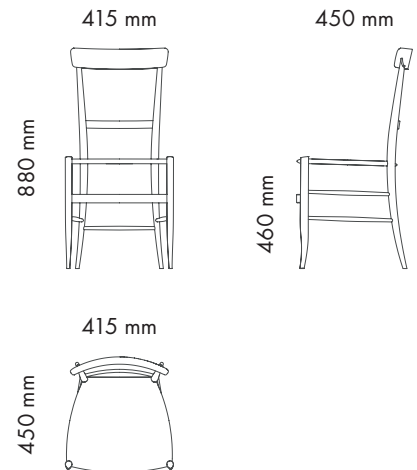

OVERALL DIMENSIONS

DESCRIPTION

Collection of handmade Chiavari chairs, inspired by the archetypical chair, light and resilient at the same time.

AVAILABLE MATERIALS

Due to the nature of the product, all fabrics and finishes can be customised.
For enquiries: info@manusfactor.com