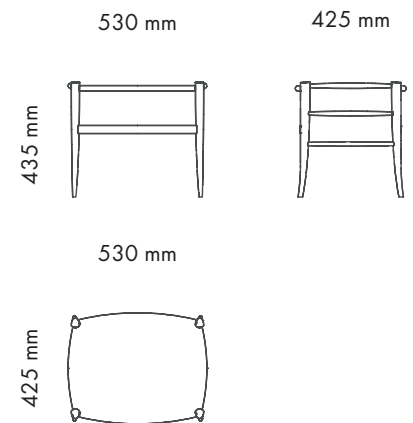

OVERALL DIMENSIONS

DESCRIPTION

Collection of handmade Chiavari chairs, inspired by the archetypical chair, light and resilient at the same time.

AVAILABLE RAL COLOURS FOR LAQUERED BEECH WOOD

CH5/LQ1/PC
RAL 9005
Deep Black

CH5/LQ2/PC
RAL 9010
Pure White

CH5/LQ3/PC
RAL 6004
Blue Green

CH5/LQ4/PC
RAL 3011
Brown Red

CH5/LQ5/PC
RAL 1006
Melon Yellow

AVAILABLE MATERIALS

Due to the nature of the product, all fabrics and finishes can be customised.
For enquiries: info@manusfactor.com

Due to the handcrafted nature of the product, small variations in colours, size and shape can occur.

Exclusively distributed by
www.manusfactor.com
info@manusfactor.com