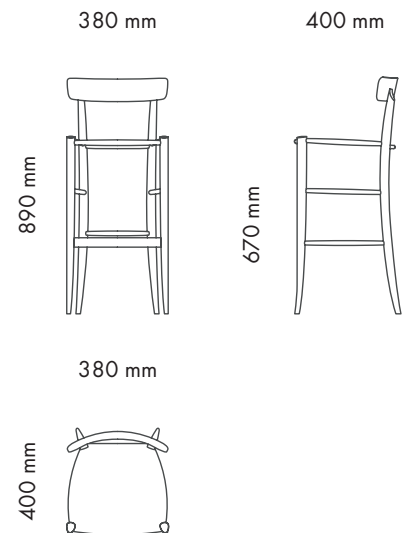

## AVAILABLE FINISHINGS

-  Natural beech wood
-  **CH4/NW/PC** Paper cord
-  **CH4/NW/WP** Polyester colour collection

<b>Model</b>	Bar Stool
<b>Environment</b>	Indoor
<b>Materials</b>	Natural beech structure and woven paper or polyester cord seat.
<b>Customisable finishes</b>	Polyester cord colour combination.
<b>Technical description</b>	Handmade Chiavari bar stool with woven seat.
<b>Dimensions</b>	W 38 cm - D 40 cm - H 89 cm - SH 67
<b>Weight</b>	Weight: 2 kg

## OVERALL DIMENSIONS