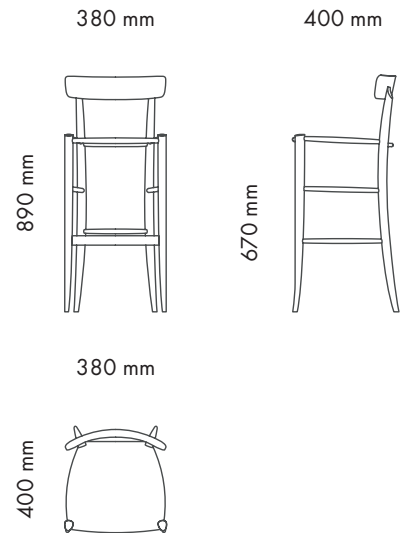

CH4/LQ CH SEATING COLLECTION

Furniture

PRODUCT CODE **CH4/LQ/PC**

Model	Bar Stool
Environment	Indoor
Materials	Laquered wood structure and woven paper cord seat.
Customisable finishes	Structure in RAL colour collection.
Technical description	Handmade Chiavari bar stool with woven seat.
Dimensions	W 38 cm - D 40 cm - H 89 cm - SH 67
Weight	Weight: 2 kg

CH4/LQ3/PC
RAL 6004
Blue Green

CH4/LQ4/PC
RAL 3011
Brown Red

CH4/LQ5/PC
RAL 1006
Melon Yellow

AVAILABLE FINISHINGS

-  Structure in RAL colour collection
-  **CH4/LQ/PC** Paper cord

OVERALL DIMENSIONS

AVAILABLE MATERIALS