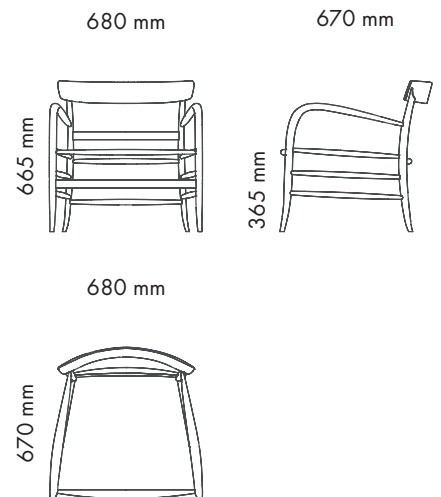

CH3/LQ CH SEATING COLLECTION

Furniture

PRODUCT CODE **CH3/LQ/PC**

Model	Lounge Armchair
Environment	Indoor
Materials	Laquered wood structure and woven paper cord seat.
Customisable finishes	Structure in RAL colour collection.
Technical description	Handmade Chiavari lounge armchair with woven seat.
Dimensions	W 68 cm - D 67 cm - H 66,5 cm - SH 36,5 cm
Weight	Weight: 4,5 kg

CH3/LQ3/PC
RAL 6004
Blue Green

CH3/LQ4/PC
RAL 3011
Brown Red

CH3/LQ5/PC
RAL 1006
Melon Yellow

AVAILABLE FINISHINGS

-  Structure in RAL colour collection
-  **CH3/LQ/PC** Paper cord

OVERALL DIMENSIONS

AVAILABLE MATERIALS