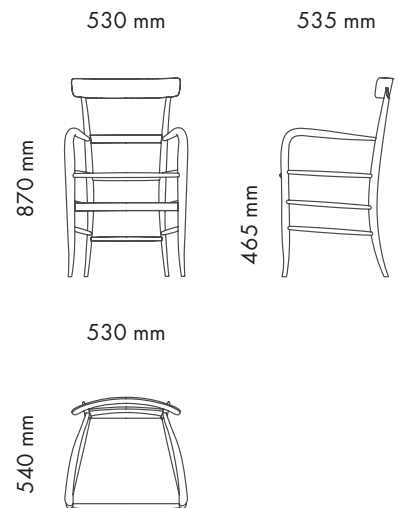

# CH2/LQ CH SEATING COLLECTION

Furniture

PRODUCT CODE **CH2/LQ/PC**

## AVAILABLE FINISHINGS

-  Structure in RAL colour collection
-  **CH2/LQ/PC** Paper cord

<b>Model</b>	Dining Armchair
<b>Environment</b>	Indoor
<b>Materials</b>	Laquered wood structure and woven paper cord seat.
<b>Customisable finishes</b>	Structure in RAL colour collection.
<b>Technical description</b>	Handmade Chiavari armchair with woven seat.
<b>Dimensions</b>	W 53 cm - D 53,5 cm - H 87 cm - SH 46,5 - AH 65,5
<b>Weight</b>	Weight: 3,9 kg

## OVERALL DIMENSIONS