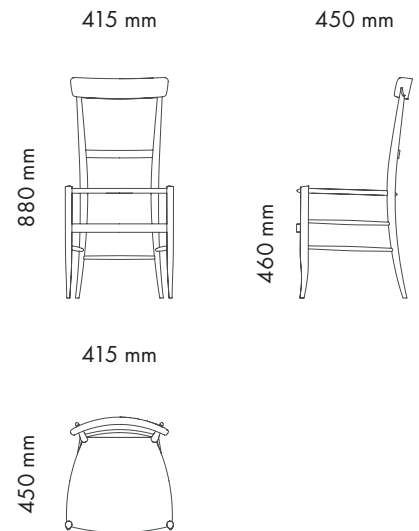

CH1/NW CH SEATING COLLECTION

Furniture

PRODUCT CODE **CH1/NW/PC** OR **CH1/NW/WP**

AVAILABLE FINISHINGS

-  Natural beech wood
-  **CH1/NW/PC** Paper cord
-  **CH1/NW/WP** Polyester colour collection

| | |
|------------------------------|---|
| Model | Chair |
| Environment | Indoor |
| Materials | Natural beech structure and woven paper or polyester cord seat. |
| Customisable finishes | Polyester cord colour combinations. |
| Technical description | Handmade Chiavari dining chair with woven seat. |
| Dimensions | W 41,5 cm - D 45 cm - H 88 cm |
| Weight | Weight: 2,3 kg |

OVERALL DIMENSIONS

DESCRIPTION

Collection of handmade Chiavari chairs, inspired by the archetypical chair, light and resilient at the same time.

AVAILABLE POLYESTER CORD COLOUR COMBINATIONS

CH1/NW/**WP1**