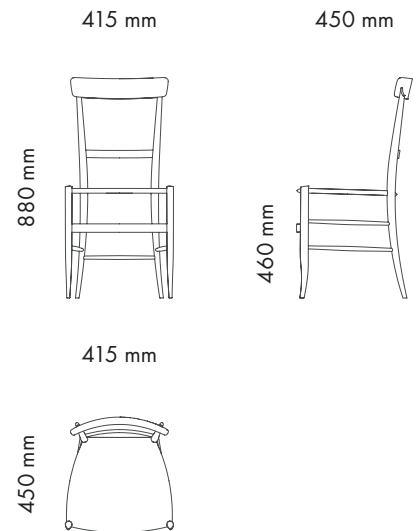

CH1/NW CH SEATING COLLECTION

Furniture

PRODUCT CODE **CH1/NW/PC** OR **CH1/NW/WP**

AVAILABLE FINISHINGS

-  Natural beech wood
-  **CH1/NW/PC** Paper cord
-  **CH1/NW/WP** Polyester colour collection

Model	Chair
Environment	Indoor
Materials	Natural beech structure and woven paper or polyester cord seat.
Customisable finishes	Wood colour and polyester cord colour combination.
Technical description	Handmade Chiavari dining chair with woven seat.
Dimensions	W 41,5 cm - D 45 cm - H 88 cm
Weight	Weight: 2,5 kg

OVERALL DIMENSIONS

DESCRIPTION

Collection of handmade Chiavari chairs, inspired by the archetypical chair, light and resilient at the same time.

AVAILABLE POLYESTER CORD COLOUR COMBINATIONS

CH1/NW/**WP1**