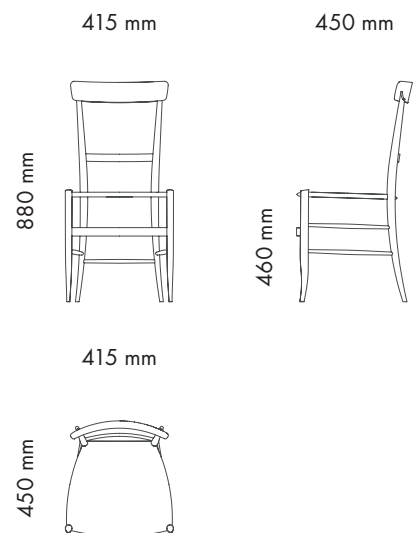

CH1/LQ CH SEATING COLLECTION

Furniture

PRODUCT CODE **CH1/LQ/PC**

Model	Chair
Environment	Indoor
Materials	Laquered wood structure and woven paper cord seat.
Customisable finishes	Structure in RAL colour collection.
Technical description	Handmade Chiavari chair with woven seat.
Dimensions	W 41,5 cm - D 45 cm - H 88 cm
Weight	Weight: 2,3 kg

CH1/LQ3/PC
RAL 6004
Blue Green

CH1/LQ4/PC
RAL 3011
Brown Red

CH1/LQ5/PC
RAL 1006
Melon Yellow

AVAILABLE FINISHINGS

-  Structure in RAL colour collection
-  **CH1/LQ/PC** Paper cord

OVERALL DIMENSIONS

AVAILABLE MATERIALS