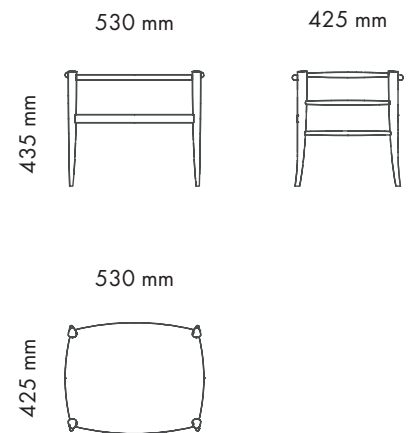

## OVERALL DIMENSIONS

## AVAILABLE FINISHINGS

- Structure in RAL colour collection
- **CH10-PC** Paper cord
- **CH10-WP** Polyester colour collection
- **CH10-UH** Fabric

<b>Model</b>	Low Stool
<b>Environment</b>	Indoor
<b>Materials</b>	Laquered structure and woven paper or polyester cord seat or cotton fabric seat.
<b>Customisable finishes</b>	Structure in RAL colour collection and polyester cord colour combination or removable customisable cover (excluded).
<b>Technical description</b>	Handmade Chiavari stool with cotton fabric or woven seat.
<b>Dimensions</b>	W 53 cm - D 42,5 cm - H 43,5 cm
<b>Weight</b>	Weight: 2,2 kg