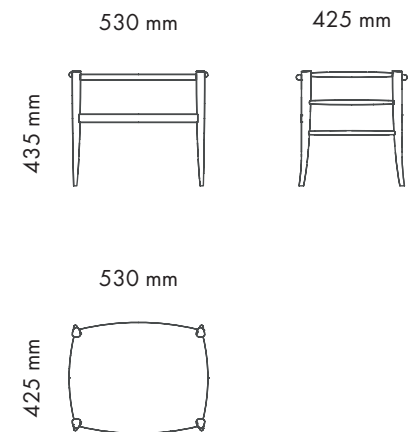

## AVAILABLE FINISHINGS

-  Natural beech wood
-  **CH7-PC** Paper cord
-  **CH7-WP** Polyester colour collection
-  **CH7-UH** Fabric

<b>Model</b>	Low Stool
<b>Environment</b>	Indoor
<b>Materials</b>	Natural beech structure and woven paper or polyester cord seat or cotton fabric seat.
<b>Customisable finishes</b>	Wood colour and polyester cord colour combination or removable customisable cover (excluded).
<b>Technical description</b>	Handmade Chiavari stool with cotton fabric or woven seat.
<b>Dimensions</b>	W 53 cm - D 42,5 cm - H 43,5 cm
<b>Weight</b>	Weight: 2,2 kg

## OVERALL DIMENSIONS

## AVAILABLE FINISHINGS

- Structure in RAL colour collection
- **CH10-PC** Paper cord
- **CH10-WP** Polyester colour collection
- **CH10-UH** Fabric

<b>Model</b>	Low Stool
<b>Environment</b>	Indoor
<b>Materials</b>	Laquered structure and woven paper or polyester cord seat or cotton fabric seat.
<b>Customisable finishes</b>	Structure in RAL colour collection and polyester cord colour combination or removable customisable cover (excluded).
<b>Technical description</b>	Handmade Chiavari stool with cotton fabric or woven seat.
<b>Dimensions</b>	W 53 cm - D 42,5 cm - H 43,5 cm
<b>Weight</b>	Weight: 2,2 kg