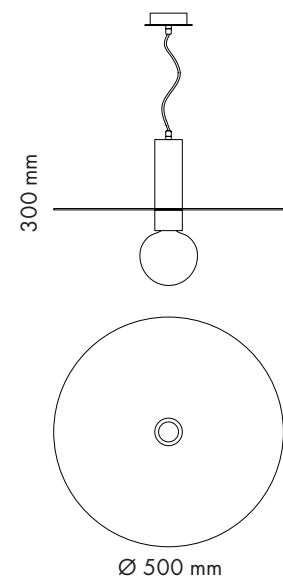

PRODUCT CODE **LD2**

Mounting	Ceiling
Light source	1 x E27 3,5 W LED (not included)
Environment	Indoor
Materials	Shade: lacquered metal or plexiglas, wood.
Customisable finishes	Socket: wood finishes; Lampshade: lacquered metal in RAL colour collection or acrylic.
Technical description	Ceiling lamp with metal or acrylic lampshade.
Dimensions	Ø 50cm - H 30cm

ELECTRICAL

Emergency	Without
Voltage (V)	230

PHYSICAL

Supply	Power cord, standard EU socket
Cord length (cm) and colour	Variable, ivory
Construction material	Fabric, Metal

SUGGESTED BULB

Diameter: 12,5 cm
Lamp Watt: 3,5 W
Temperature: 2200 K
Lamp Category: LED
Socket: E27
Flux: 350lm

Diameter: 12,5 cm
Lamp Watt: 5 W
Temperature: 3000 K
Lamp Category: LED
Socket: E27
Flux: 550lm

AVAILABLE FINISHINGS

- Powder-coated metal components (RAL colour collection)

OVERALL DIMENSIONS

CERTIFICATIONS